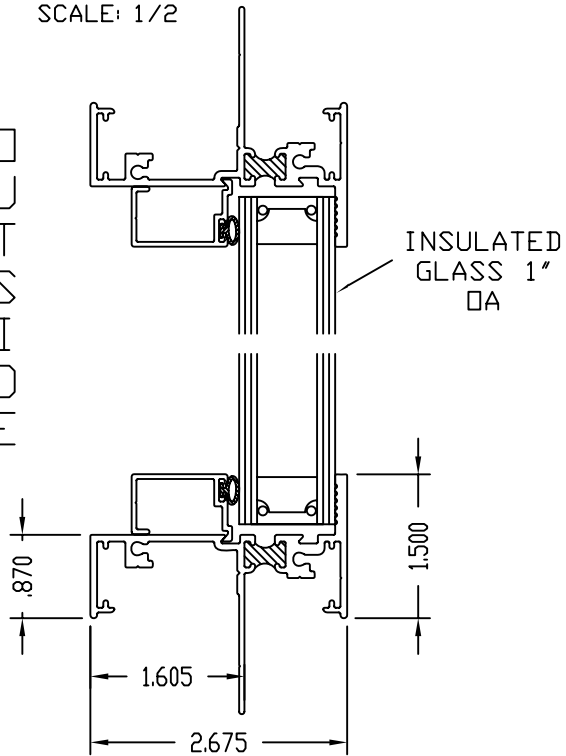

**RAM
INDUSTRIES**

13119 MULA CT. STAFFORD
(281) 495-9056 TEXAS 77477

**800
HEAVY PICTURE
WINDOW OPTIONS**

**Dwg No:
900-6**

**Date/Rev No:
08-31-09 / C**

SECTION A-A

SCALE: 1/2

OUTSIDE

Internal Flat Muntin Applied Contemporary Muntins Applied Traditional Muntins

SCALE: 1/2

B-B

C-C

D-D

Internal Flat Muntin

Applied Contemporary Muntins

Applied Traditional Muntins